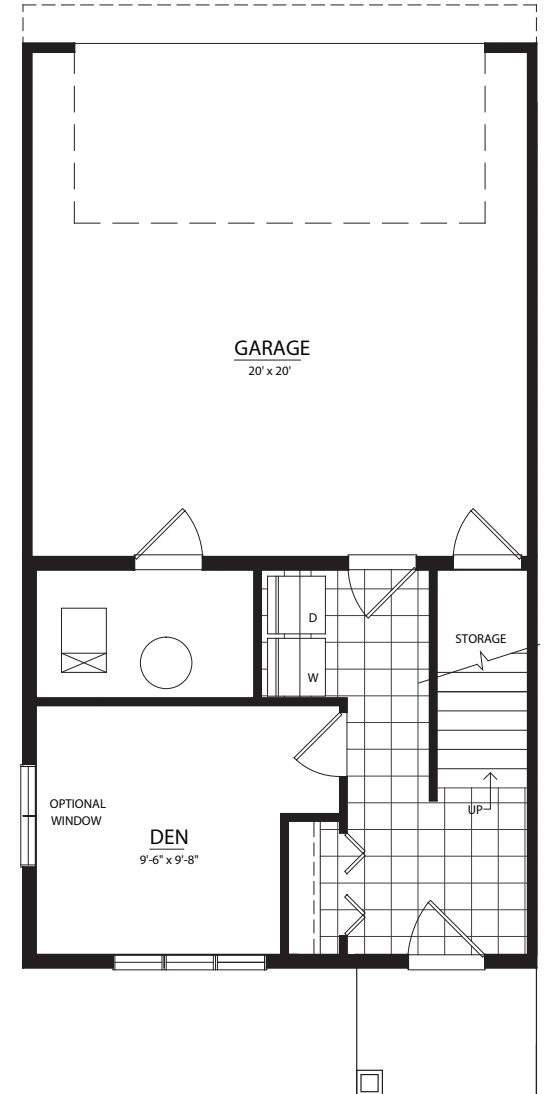

LINCOLNBERG
MASTER BUILDER

The Love Affair that Lasts

Artist's Concept Only

Tudor Elevation

THE MCDUGALL™

Main Floor: 648 Sq. Ft.
Upper Floor: 655 Sq. Ft.
Lower Level: 270 Sq. Ft.
TOTAL: 1573 Sq. Ft.

LINCOLNBERG
 MASTER BUILDER

Rear Elevation

© Copyright, 2017. This plan is the property of Lincolnberg Master Builder. Floorplans, specifications and dimensions shown are approximate, and are subject to change without notice. All rights reserved, including the right to reproduction in whole or in part. Rendering(s) are artist concept only. E. & O.E.