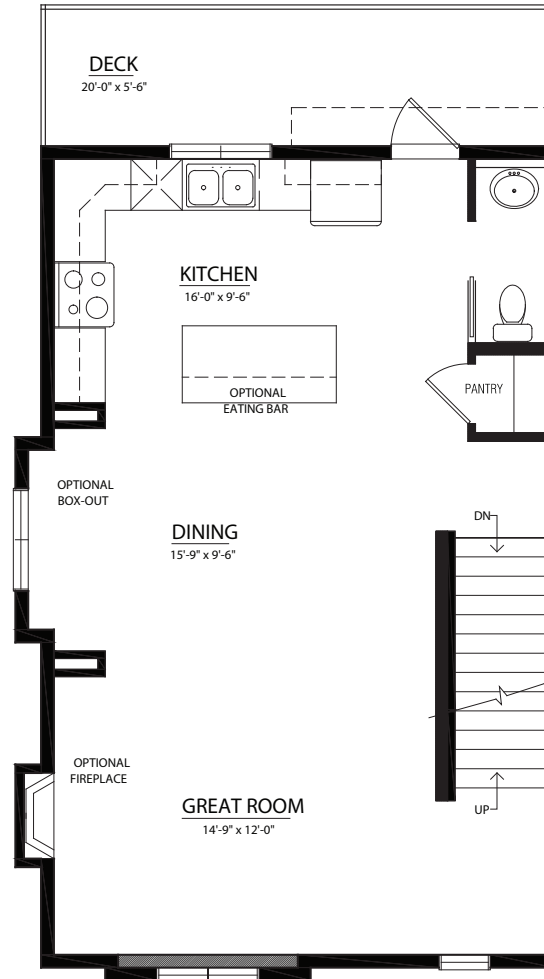

LINCOLNBERG
MASTER BUILDER

The Love Affair that Lasts

Artist's Concept Only

Tudor Elevation

THE MCDUGALL™

Main Floor: 648 Sq. Ft.
Upper Floor: 655 Sq. Ft.
Lower Level: 270 Sq. Ft.
TOTAL: 1573 Sq. Ft.

LINCOLNBERG
 MASTER BUILDER

Rear Elevation

© Copyright, 2017. This plan is the property of Lincolnberg Master Builder. Floorplans, specifications and dimensions shown are approximate, and are subject to change without notice. All rights reserved, including the right to reproduction in whole or in part. Rendering(s) are artist concept only. E. & O.E.