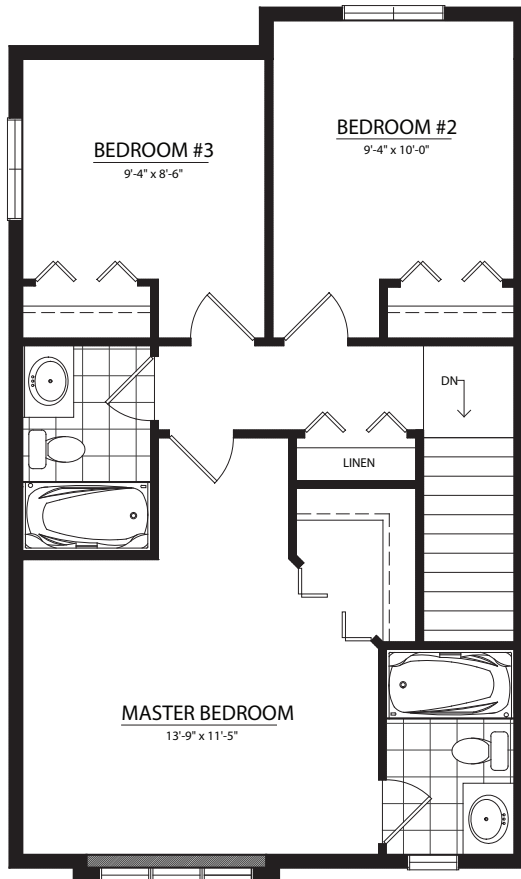

LINCOLNBERG
MASTER BUILDER

The Love Affair that Lasts

Artist's Concept Only

Tudor Elevation

THE MCDUGALL™

Main Floor: 648 Sq. Ft.
Upper Floor: 655 Sq. Ft.
Lower Level: 270 Sq. Ft.
TOTAL: 1573 Sq. Ft.

LINCOLNBERG
 MASTER BUILDER

Rear Elevation

© Copyright, 2017. This plan is the property of Lincolnberg Master Builder. Floorplans, specifications and dimensions shown are approximate, and are subject to change without notice. All rights reserved, including the right to reproduction in whole or in part. Rendering(s) are artist concept only. E. & O.E.